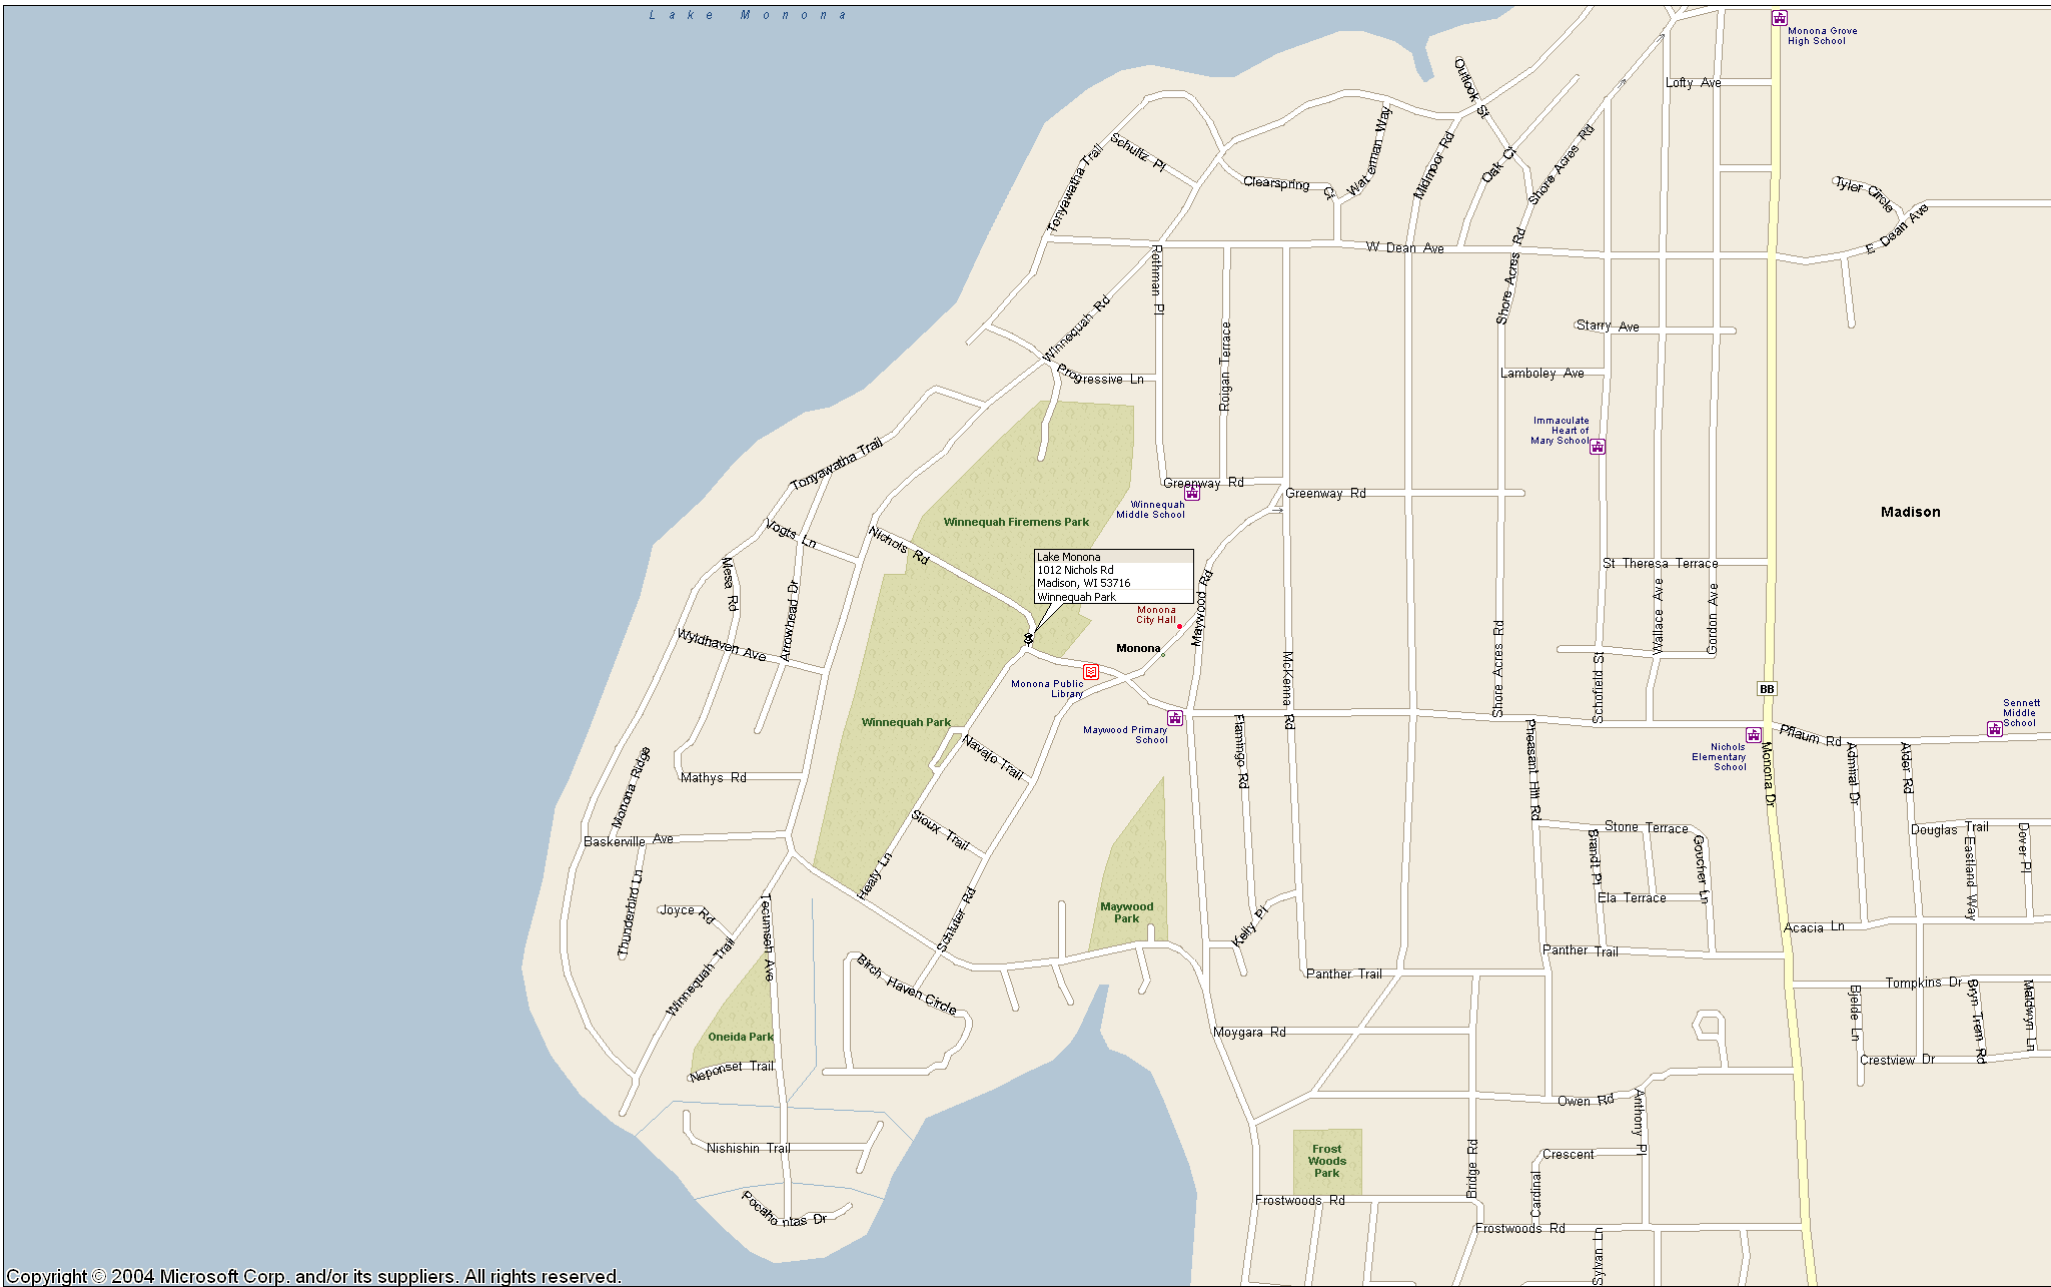

Madison Area Running Series: Lake Monona

Copyright © 2004 Microsoft Corp. and/or its suppliers. All rights reserved.