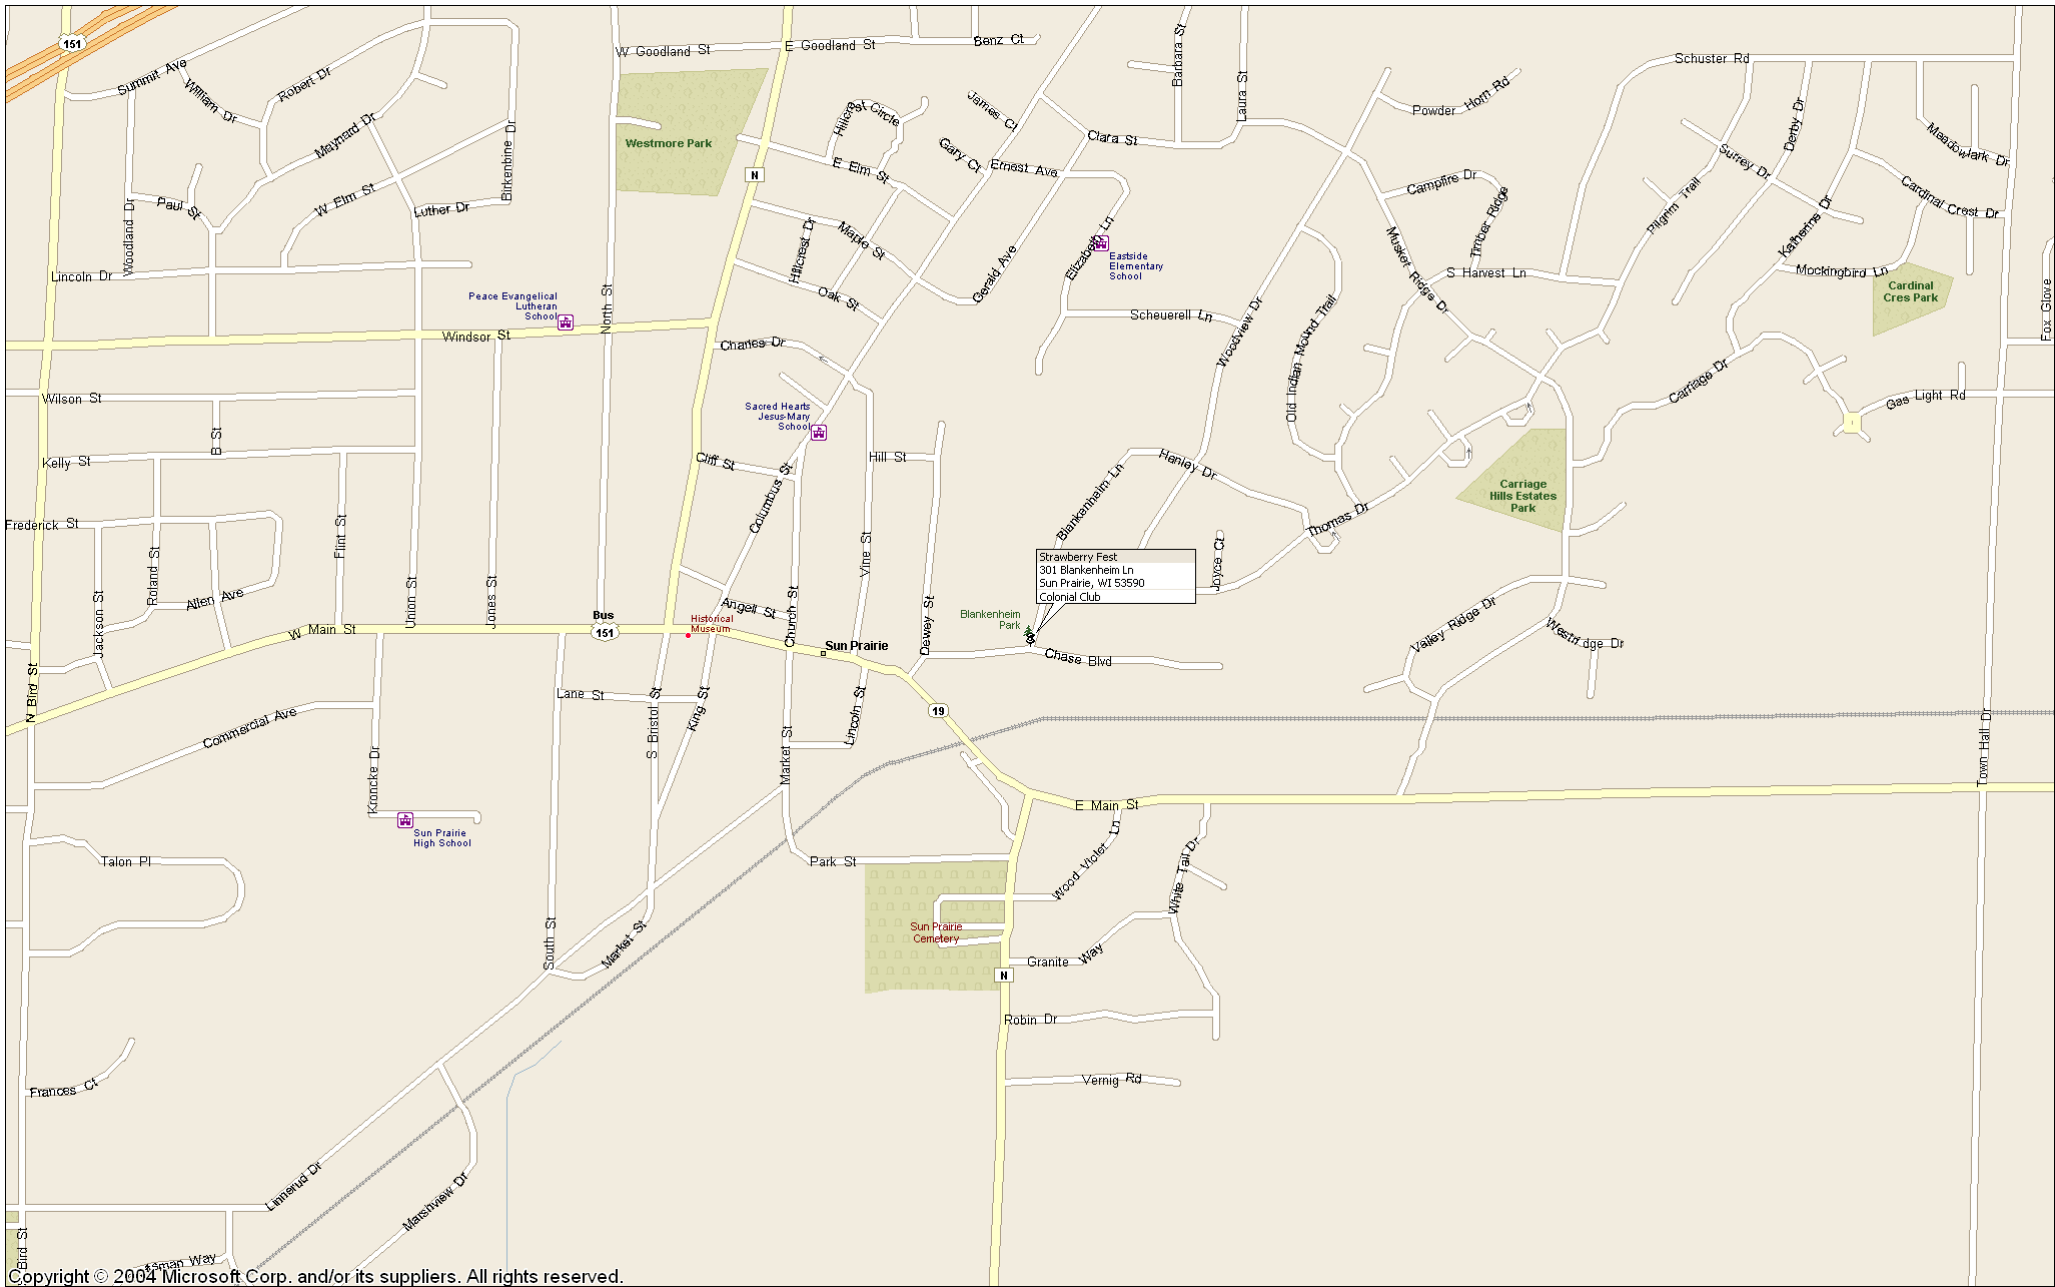

Madison Area Running Series: Strawberry Fest

Copyright © 2004 Microsoft Corp. and/or its suppliers. All rights reserved.

Scale: 2mi across the entire map width (left to right).