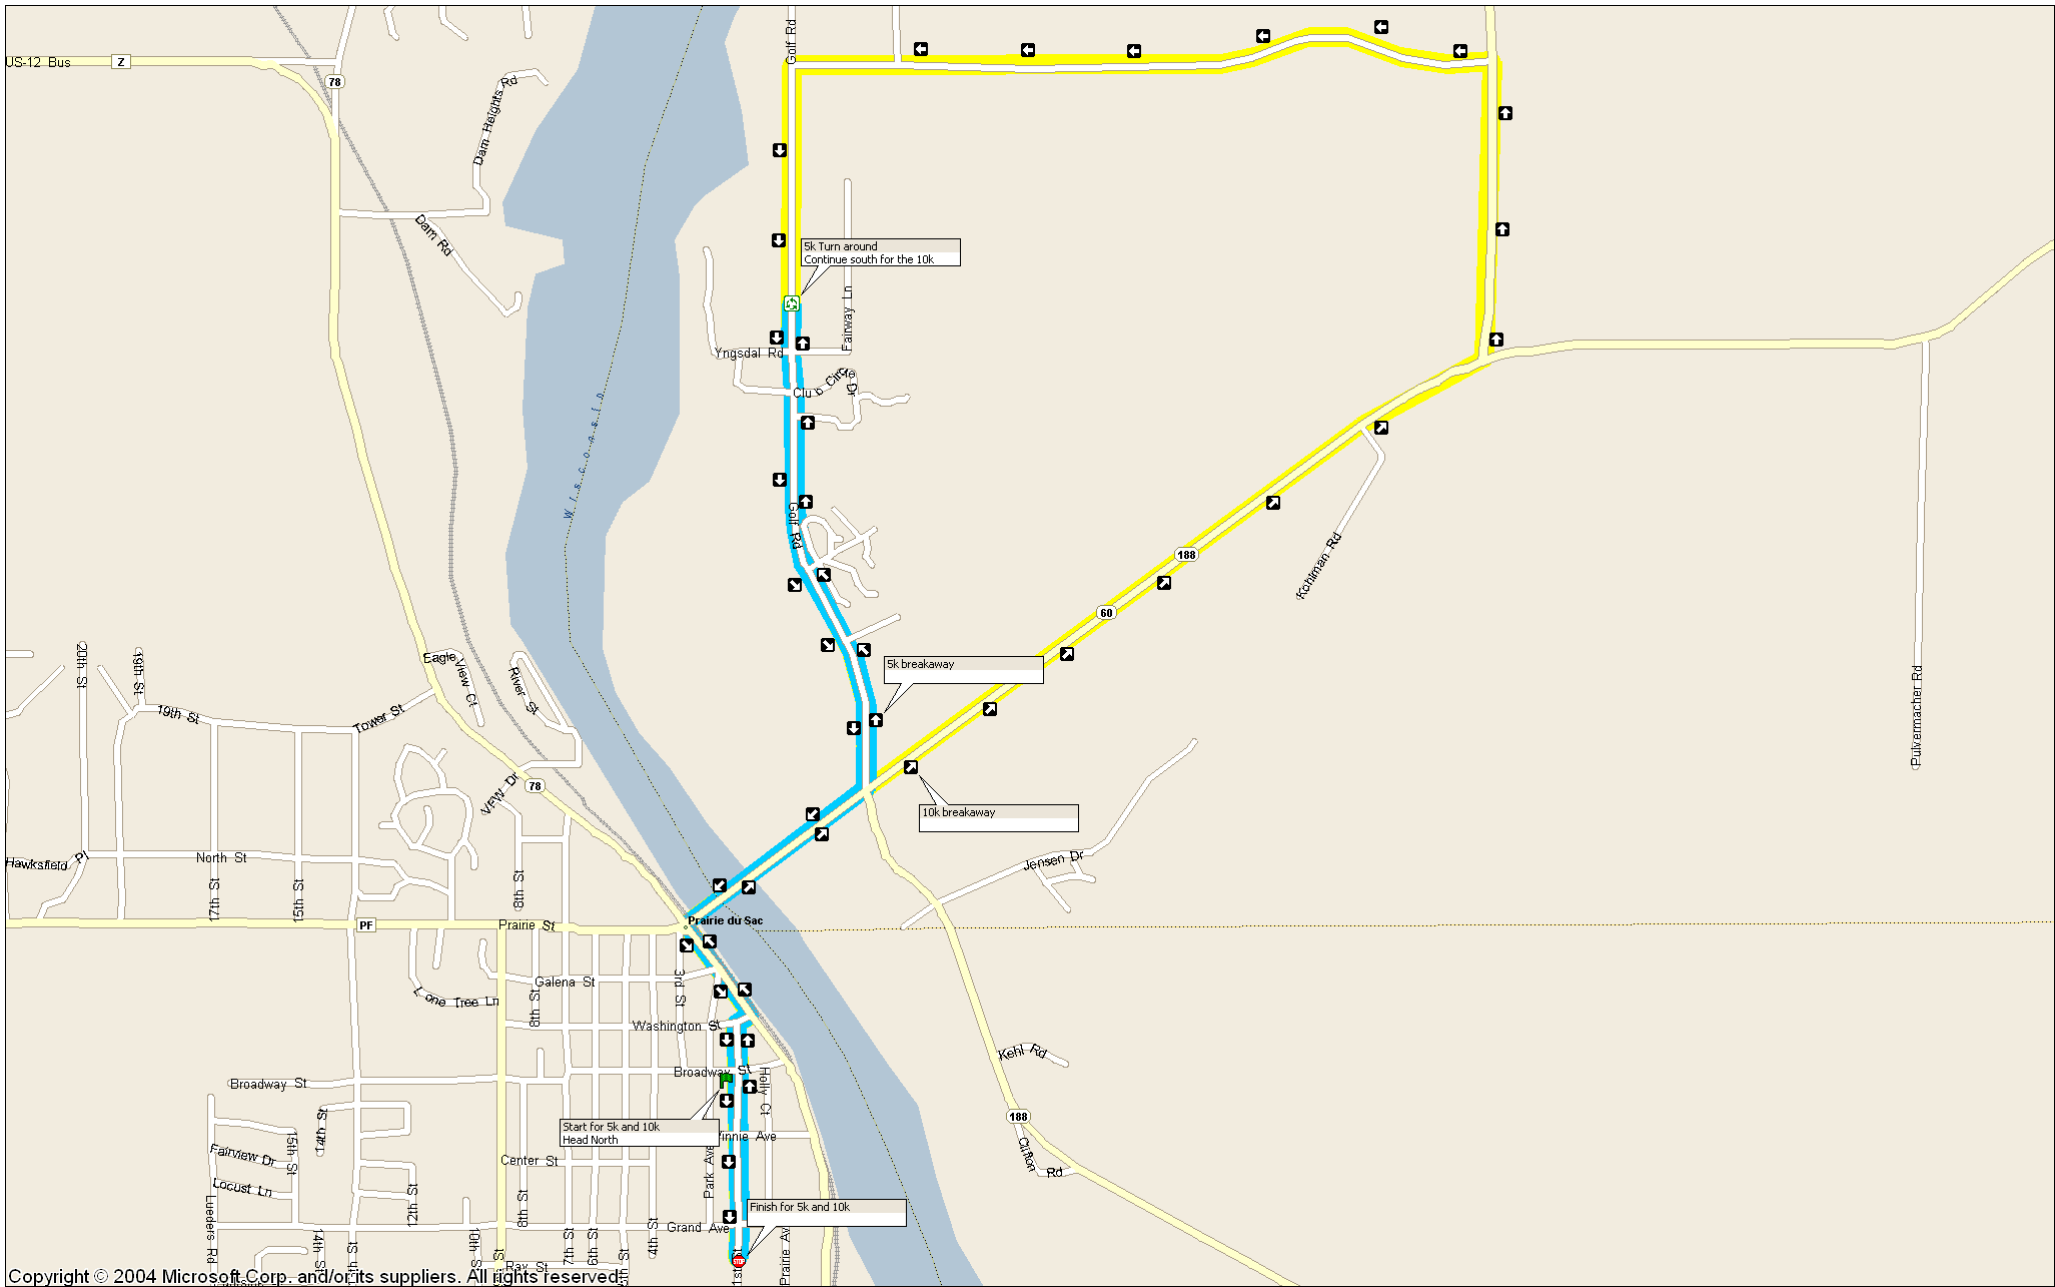

Madison Area Running Series: Cow Chip Classic Course Map

Copyright © 2004 Microsoft Corp. and/or its suppliers. All rights reserved.

Scale: 3.44mi across the entire map width (left to right).